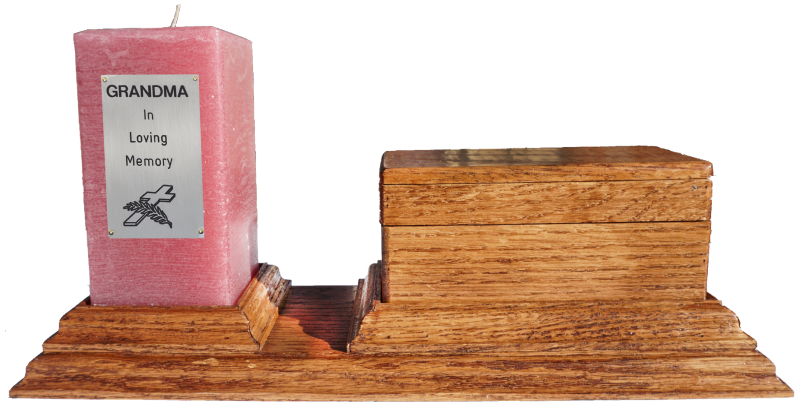

Cherished Memory Candles were created to help one express and remember how much the people we loved touched our lives.

Each memory candle is made with an engraved message that can be personalized or kept generic.

Rose

Twilight

Cinnamon

Stormy Nights

Cherished Memory Box

- Material: Oak
- Handcrafted
- Box: 6.5x3x3.5
- Molded Base: 15x5.5
- Candle: 3x3x6
- Engraved Plaque: 2x3.5

Photo & Candle Display

- Material: Oak
- Handcrafted
- Holds 4x6 Picture
- Molded Base: 15x5.5
- Candle: 3x3x6
- Engraved Plaque: 2x3.5

Cherished Memory Box

- Material: Oak
- Handcrafted
- Box: 9x11
- Molded Base: 13x24
- Candle: 6x6x6
- Holds 8x10 Picture
- Engraved Plaque: 3x3

Includes 8 pound Candle with Engraved Plaque

Cherished Memory Candles