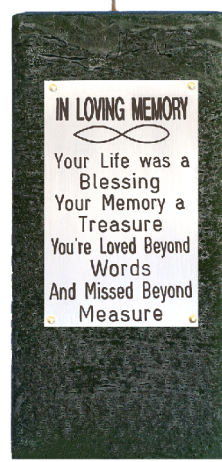

Loved Beyond Measure